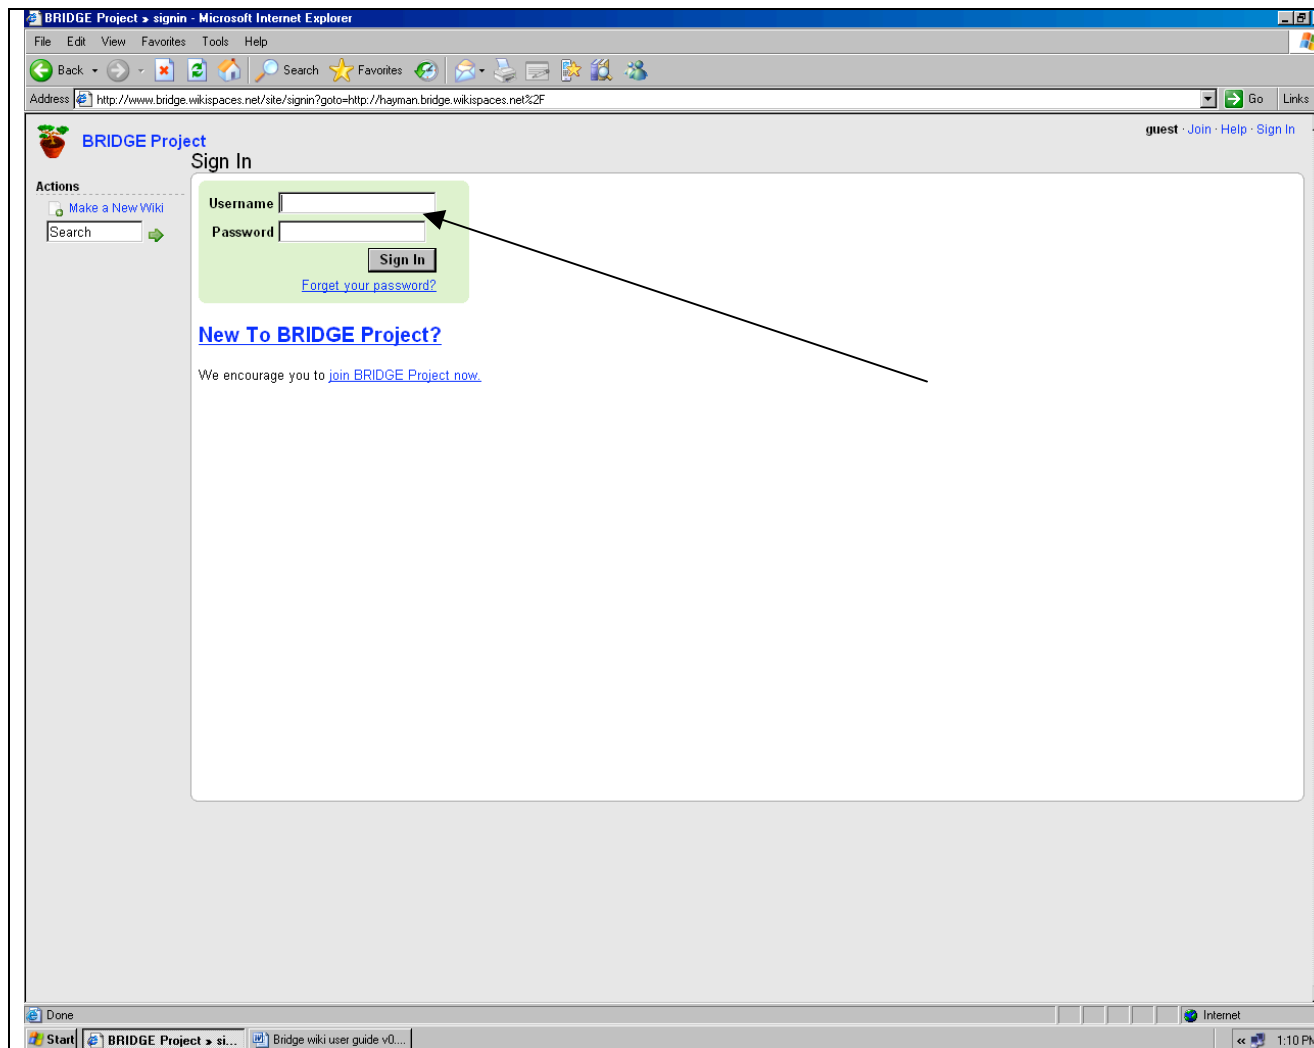

Signing in to a Wikispace – BRIDGE Wikispace User Guide

To practice signing in and out of your wiki site. Complete the following tasks.

1. make sure you have written down the name of your site e.g. <http://hayman.bridge.wikispaces.net/>
2. Sign out by selecting the sign out button on the right hand of the screen.
3. Close down the BRIDGE site.
4. Now re enter your wikispace site for example <http://hayman.bridge.wikispaces.net/>

Signing in to a Wikispace – BRIDGE Wikispace User Guide

Sign In

1. Select the **Sign In** button on the right of the screen.

Signing in to a Wikispace – BRIDGE Wikispace User Guide

2. You will now be asked to enter your **Username** and **Password**
3. Select **Sign In**