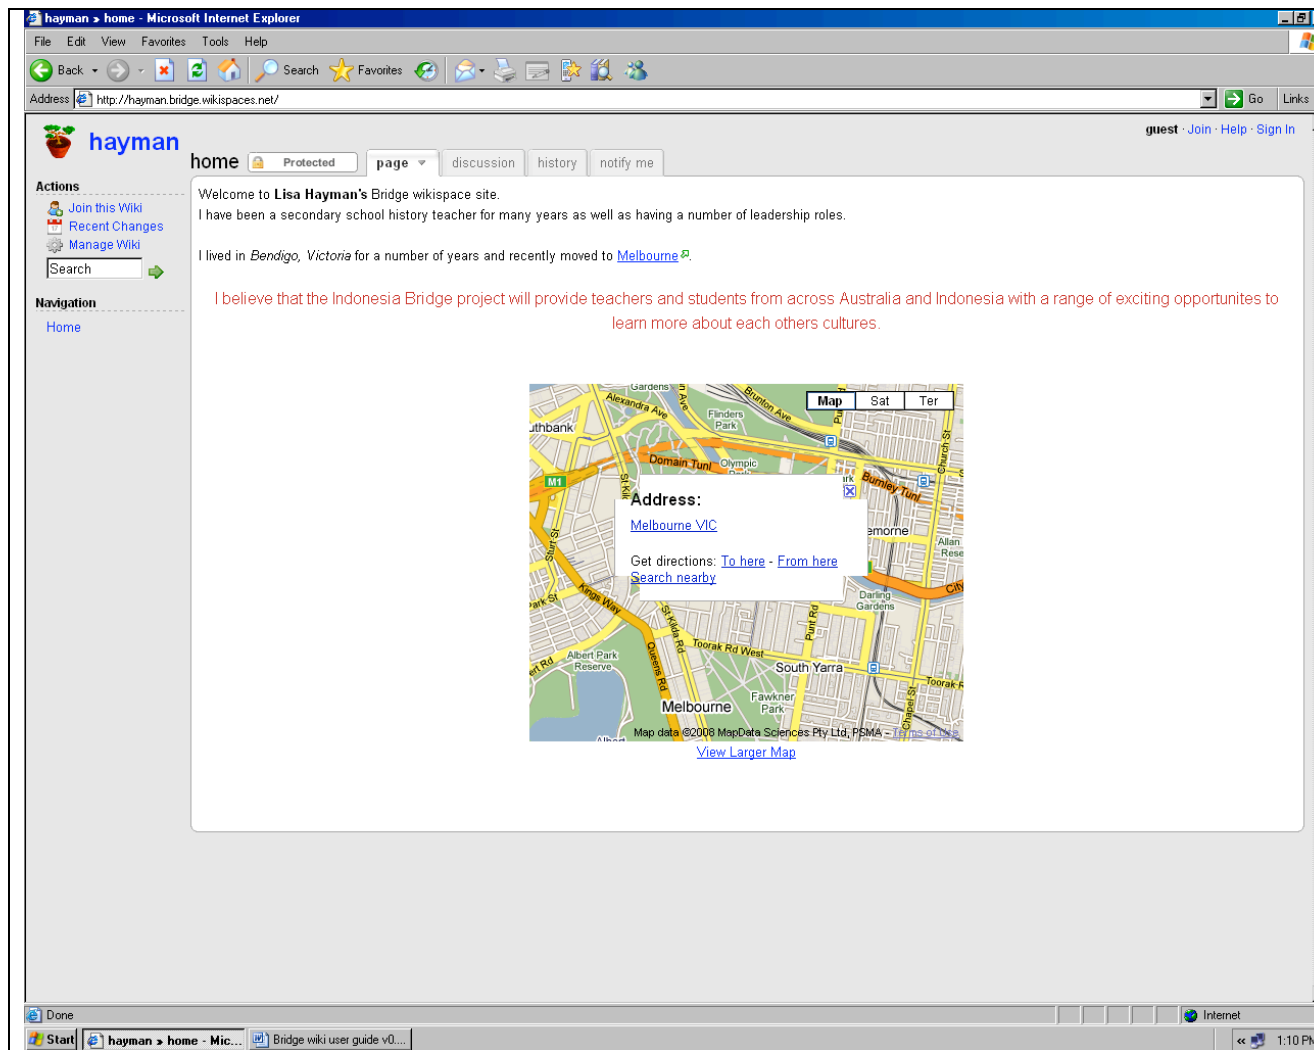

Signing in to a Wikispace – BRIDGE Wikispace User Guide

To practice signing in and out of your wiki site. Complete the following tasks.

1. make sure you have written down the name of your site e.g. <http://hayman.bridge.wikispaces.net/>
2. Sign out by selecting the sign out button on the right hand of the screen.
3. Close down the BRIDGE site.
4. Now re enter your wikispace site for example <http://hayman.bridge.wikispaces.net/>

Signing in to a Wikispace – BRIDGE Wikispace User Guide

Sign In

1. Select the **Sign In** button on the right of the screen.

Signing in to a Wikispace – BRIDGE Wikispace User Guide

2. You will now be asked to enter your **Username** and **Password**
3. Select **Sign In**