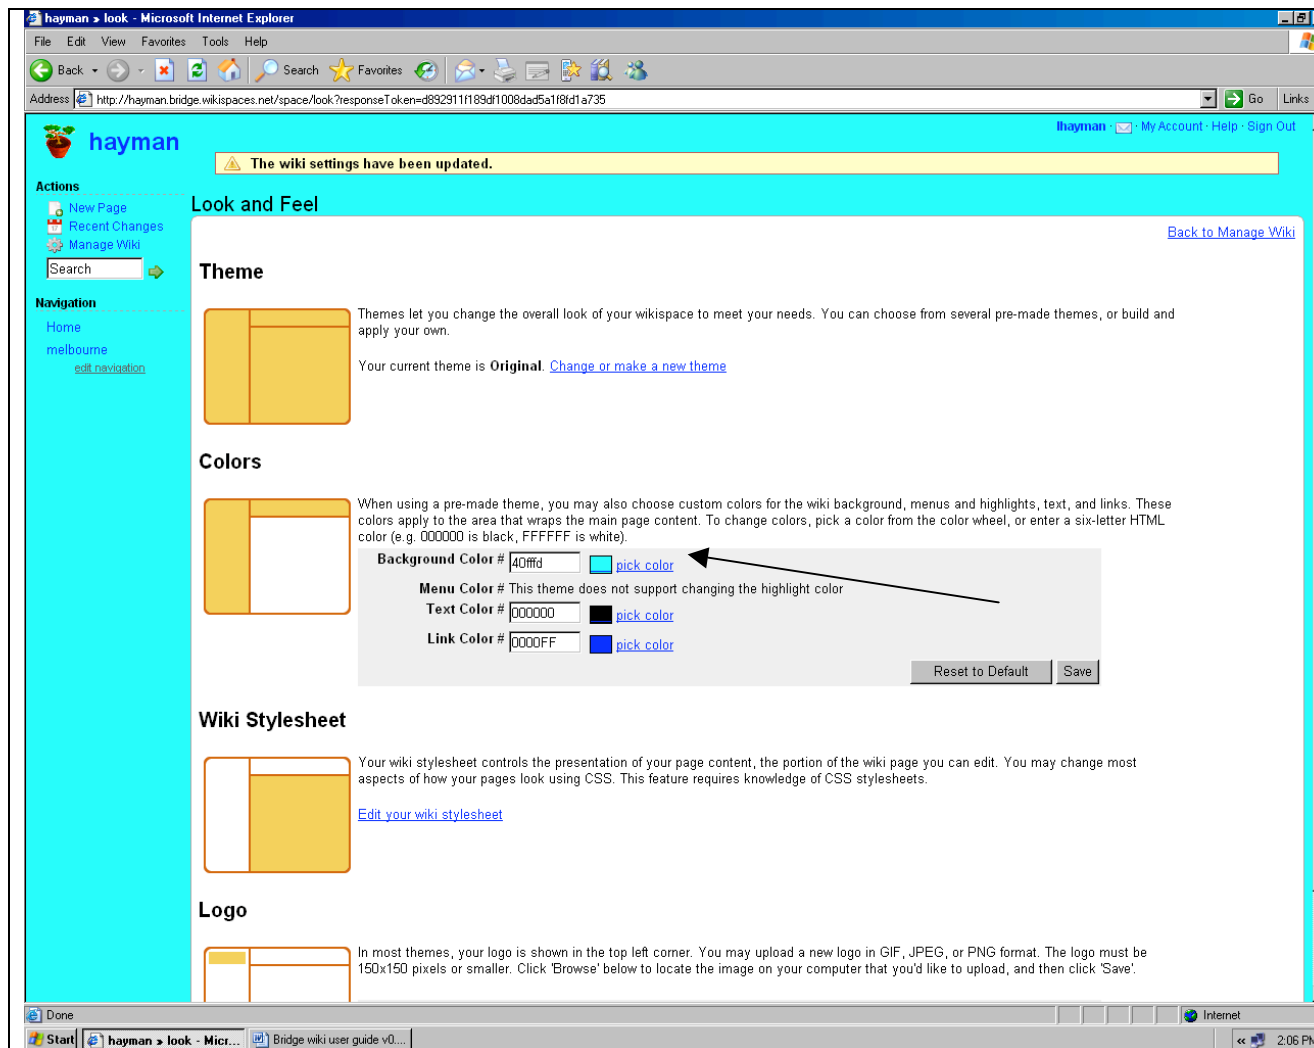

Manage Look & Feel – BRIDGE Wikispace User Guide

Manage Space

The **Manage Space** page allows you to do a number of things to your site.

1. Under the heading of **Settings** select **Look and Feel**. This allows you to change the page colours, add in emblems etc to personalise your wiki site

Manage Look & Feel – BRIDGE Wikispace User Guide

To change the background Colour select **pick colour**. This will take you to a colour wheel where you can select the colour you would like as the background

1. Select **Save** once you are happy with the colour you have chosen.